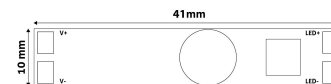

PRODUCT OUTLINE