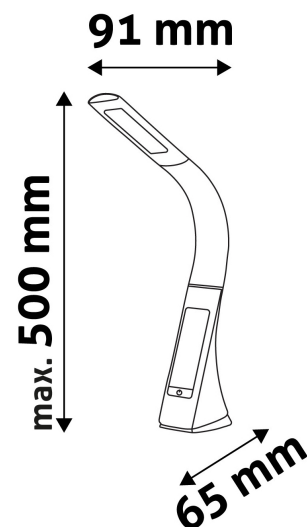

PRODUCT OUTLINE