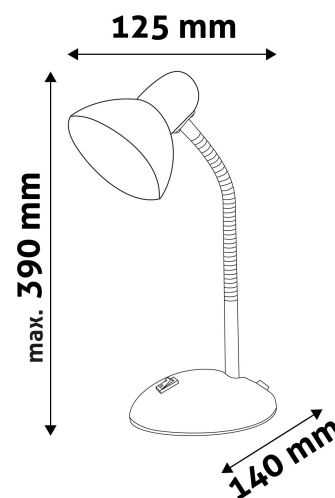

PRODUCT OUTLINE