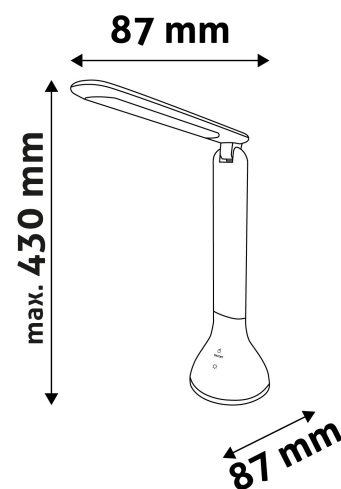

PRODUCT OUTLINE