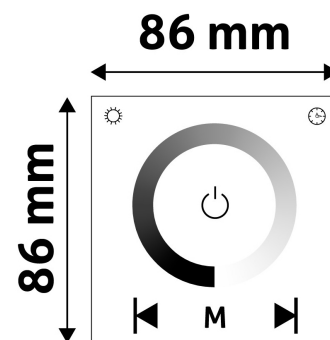

PRODUCT OUTLINE