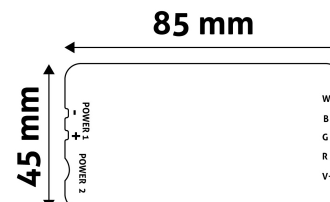

PRODUCT OUTLINE