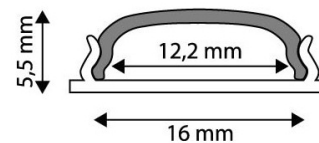

Date of issue: 2024-04-16

Page: 2/3

**PRODUCT SIZE**

Width: 16mm  
 Height: 5.5mm  
 Depth: 2 000mm

**PRODUCT PICTURE**

**CARDBOARD BOX**

EAN: 5999097910840  
 Packaging: (2/bl)  
 Dimensions: 16mm x 2 020mm x 5.5mm  
 Net weight: 184g  
 Gross weight: 210g

**PRODUCT OUTLINE**

**CARTON**

EAN: 5999097910857  
 Packaging: (2/bl)  
 Dimensions: 2 070mm x 200mm x 160mm  
 Net weight: 0.184kg  
 Gross weight: 0.21kg

**PALLET EXAMPLE**

Height:  
 Width: 120cm (std Euro pallet)  
 Mepth: 80cm (std Euro pallet)  
 Cartons per pallet: 1carton/pallet  
 Cartons per row:  
 Net weight: 0.184kg  
 Gross weight: 0.21kg