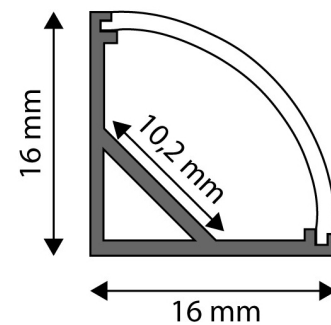

Date of issue: 2025-02-15

Page: 2/3

**PRODUCT SIZE**

Width: 16mm  
 Height: 16mm  
 Depth: 1 000mm

**PRODUCT PICTURE**

**CARDBOARD BOX**

EAN: 5999562289723  
 Packaging: 1/b  
 Dimensions: 16mm x 1 020mm x 16mm  
 Net weight: 86g  
 Gross weight: 97g

**PRODUCT OUTLINE**

**CARTON**

EAN: 5999562289730  
 Packaging: 1/b  
 Dimensions: 1 070mm x 200mm x 160mm  
 Net weight: 0.086kg  
 Gross weight: 0.097kg

**PALLET EXAMPLE**

Height:  
 Width: 120cm (std Euro pallet)  
 Mepth: 80cm (std Euro pallet)  
 Cartons per pallet: 1carton/pallet  
 Cartons per row:  
 Net weight: 0.086kg  
 Gross weight: 0.097kg