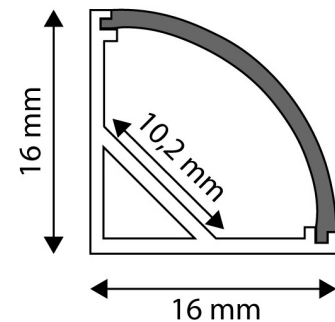

Date of issue: 2024-04-16

Page: 2/3

**PRODUCT SIZE**

Width: 21.9mm  
 Height: 5mm  
 Depth: 1 000mm

**PRODUCT PICTURE**

**CARDBOARD BOX**

EAN: 5999562289822  
 Packaging: 1/b  
 Dimensions: 20mm x 1 020mm x 5mm  
 Net weight: 86g  
 Gross weight: 97g

**PRODUCT OUTLINE**

**CARTON**

EAN: 5999562289839  
 Packaging: 1/b  
 Dimensions: 1 070mm x 200mm x 160mm  
 Net weight: 0.086kg  
 Gross weight: 0.097kg

**PALLET EXAMPLE**

Height:  
 Width: 120cm (std Euro pallet)  
 Mepth: 80cm (std Euro pallet)  
 Cartons per pallet: 1carton/pallet  
 Cartons per row:  
 Net weight: 0.086kg  
 Gross weight: 0.097kg