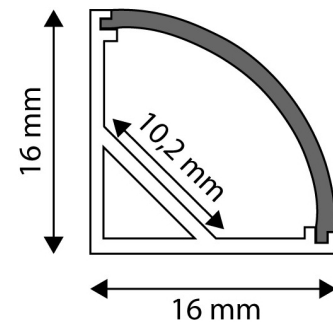

Date of issue: 2024-04-16

Page: 2/3

**PRODUCT SIZE**

Width: 21.9mm  
 Height: 5mm  
 Depth: 2 000mm

**PRODUCT PICTURE**

**CARDBOARD BOX**

EAN: 5999097910963  
 Packaging: (2/bl)  
 Dimensions: 20mm x 2 020mm x 5mm  
 Net weight: 184g  
 Gross weight: 210g

**PRODUCT OUTLINE**

**CARTON**

EAN: 5999097910970  
 Packaging: (2/bl)  
 Dimensions: 2 070mm x 200mm x 160mm  
 Net weight: 0.184kg  
 Gross weight: 0.21kg

**PALLET EXAMPLE**

Height:  
 Width: 120cm (std Euro pallet)  
 Mepth: 80cm (std Euro pallet)  
 Cartons per pallet: 1carton/pallet  
 Cartons per row:  
 Net weight: 0.184kg  
 Gross weight: 0.21kg