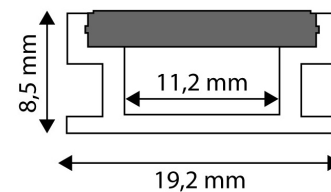

Page: 2/3

PRODUCT SIZE

Width: 19mm
 Height: 3mm
 Depth: 1 000mm

PRODUCT PICTURE

CARDBOARD BOX

EAN: 5999097910789
 Packaging: 1/b
 Dimensions: 3mm x 1 020mm x 20mm
 Net weight: 86g
 Gross weight: 97g

PRODUCT OUTLINE

CARTON

EAN: 5999097910796
 Packaging: 1/b
 Dimensions: 1 070mm x 200mm x 160mm
 Net weight: 0.086kg
 Gross weight: 0.097kg

PALLET EXAMPLE

Height:
 Width: 120cm (std Euro pallet)
 Mepth: 80cm (std Euro pallet)
 Cartons per pallet: 1carton/pallet
 Cartons per row:
 Net weight: 0.086kg
 Gross weight: 0.097kg