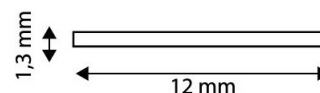

QR code:

Date of issue: 2024-04-16

Page: 2/3

PRODUCT SIZE

Width:	12mm
Height:	1.3mm
Depth:	1 000mm

PRODUCT PICTURE

CARDBOARD BOX

EAN:	5999097910604
Packaging:	1/b
Dimensions:	12mm x 1 020mm x 1.3mm
Net weight:	86g
Gross weight:	97g

PRODUCT OUTLINE

CARTON

EAN:	5999097910611
Packaging:	1/b
Dimensions:	1 070mm x 200mm x 160mm
Net weight:	0.086kg
Gross weight:	0.097kg

PALLET EXAMPLE

Height:	
Width:	120cm (std Euro pallet)
Depth:	80cm (std Euro pallet)
Cartons per pallet:	1carton/pallet
Cartons per row:	
Net weight:	0.086kg
Gross weight:	0.097kg