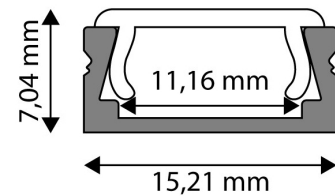

Date of issue: 2024-07-27

Page: 2/3

PRODUCT SIZE

Width: 15.21mm
 Height: 7.04mm
 Depth: 2 000mm

PRODUCT PICTURE

CARDBOARD BOX

EAN: 5999097910284
 Packaging: (2/bl)
 Dimensions: 15.21mm x 2 020mm x 7mm
 Net weight: 184g
 Gross weight: 210g

PRODUCT OUTLINE

CARTON

EAN: 5999097910291
 Packaging: (2/bl)
 Dimensions: 2 070mm x 200mm x 160mm
 Net weight: 0.184kg
 Gross weight: 0.21kg

PALLET EXAMPLE

Height:
 Width: 120cm (std Euro pallet)
 Mepth: 80cm (std Euro pallet)
 Cartons per pallet: 1carton/pallet
 Cartons per row:
 Net weight: 0.184kg
 Gross weight: 0.21kg