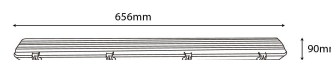

PRODUCT OUTLINE