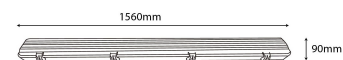

PRODUCT OUTLINE