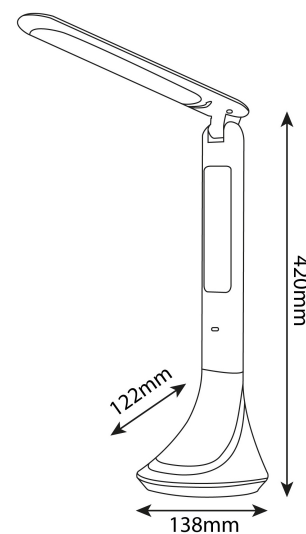

PRODUCT OUTLINE