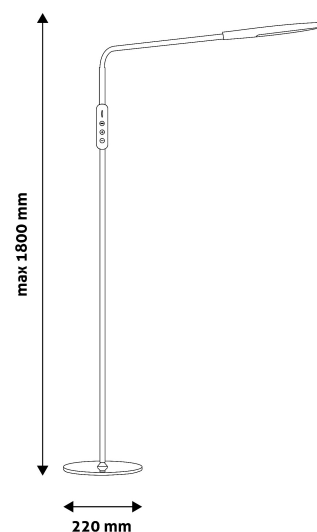

PRODUCT OUTLINE