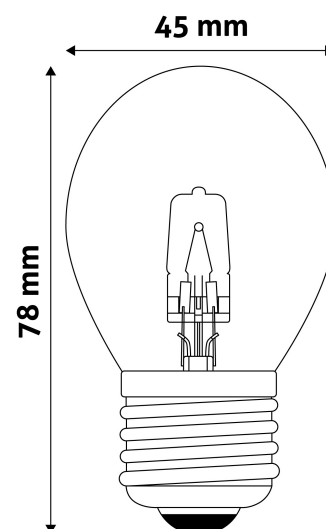

PRODUCT OUTLINE