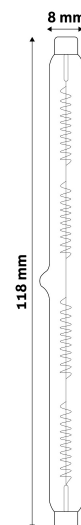

PRODUCT OUTLINE