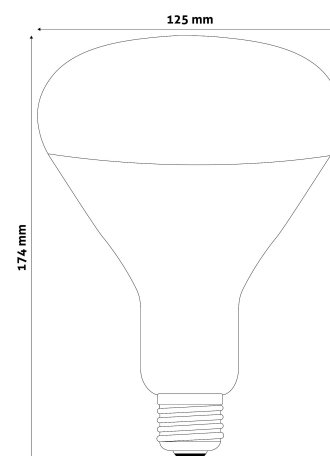

PRODUCT OUTLINE