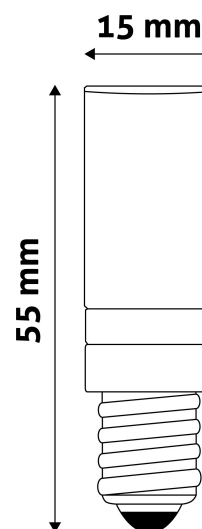

PRODUCT OUTLINE