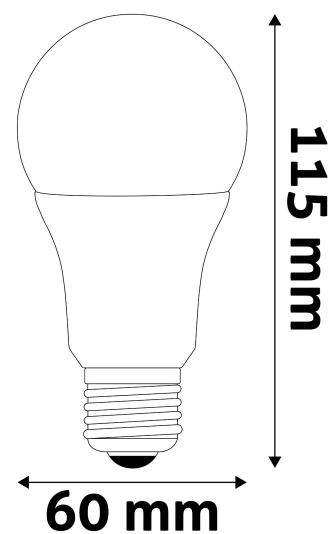

Wattage:	12W
Voltage:	220-240V
Beam angle:	240°
Dimmability:	No
Lumen output:	1 120lm
Color temperature:	3 000K
Lifetime:	25 000h
Energy class:	E
CRI:	80
IP standard:	IP20

BOX PICTURE

Avide LED Globe Twin Pack A60 12W E27 WW 3000K

Page: 2/3

PRODUCT SIZE

Diameter: 60mm
 Height: 115mm

CARDBOARD BOX

EAN: 5999097908465
 Packaging: 2/b 100/c
 Dimensions: 151mm x 125mm x 61mm
 Net weight: 29g
 Gross weight: 42g

CARTON

EAN: 5999097908472
 Packaging: 2/b 100/c
 Dimensions: 630mm x 320mm x 265mm
 Net weight: 2.9kg
 Gross weight: 4.2kg

PALLET EXAMPLE

Height:
 Width: 120cm (std Euro pallet)
 Depth: 80cm (std Euro pallet)
 Cartons per pallet: 0carton/pallet
 Cartons per row:
 Net weight: 0.029kg
 Gross weight: 0.042kg

PRODUCT PICTURE

PRODUCT OUTLINE