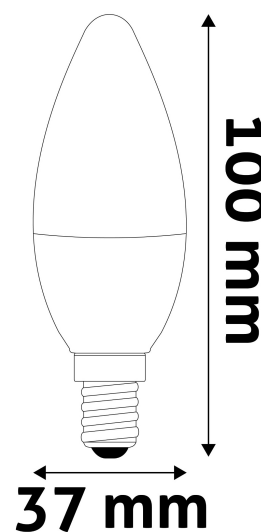

PRODUCT OUTLINE