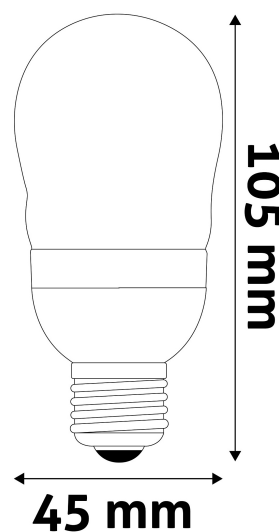

Wattage: 6W
Voltage: 220-240V
Beam angle: 160°
Dimmability: No
Lumen output: 570lm
Color temperature: 6 400K
Lifetime: 25 000h
Energy class: F
CRI: 80
IP standard: IP20

BOX PICTURE

Avide LED Globe Mini B45 6W E27 CW 6400K

Page: 2/3

PRODUCT SIZE

Diameter: 45mm
Height: 105mm

CARDBOARD BOX

EAN: 5999562289068
Packaging: 1/b 100/c 4800/p
Dimensions: 46mm x 46mm x 140mm
Net weight: 20g
Gross weight: 28g

CARTON

EAN: 5999562289075
Packaging: 1/b 100/c 4800/p
Dimensions: 495mm x 245mm x 245mm
Net weight: 2kg
Gross weight: 2.8kg

PALLET EXAMPLE

Height:
Width: 120cm (std Euro pallet)
Mepth: 80cm (std Euro pallet)
Cartons per pallet: 48carton/pallet
Cartons per row:
Net weight: 96kg
Gross weight: 134.4kg

PRODUCT PICTURE

PRODUCT OUTLINE