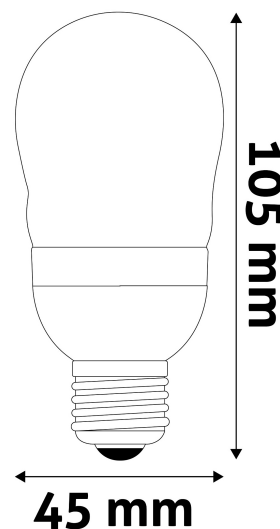

Wattage: 6W
Voltage: 220-240V
Beam angle: 160°
Dimmability: No
Lumen output: 530lm
Color temperature: 2 700K
Lifetime: 25 000h
Energy class: F
CRI: 80
IP standard: IP20

BOX PICTURE

Avide LED Globe Mini B45 6W E27 EW 2700K

Page: 2/3

PRODUCT SIZE

Diameter: 45mm
Height: 105mm

CARDBOARD BOX

EAN: 5999097919140
Packaging: 1/b 100/c 4800/p
Dimensions: 46mm x 46mm x 112mm
Net weight: 20g
Gross weight: 28g

CARTON

EAN: 5999097919157
Packaging: 1/b 100/c 4800/p
Dimensions: 495mm x 245mm x 245mm
Net weight: 2kg
Gross weight: 2.8kg

PALLET EXAMPLE

Height:
Width: 120cm (std Euro pallet)
Mepth: 80cm (std Euro pallet)
Cartons per pallet: 48carton/pallet
Cartons per row:
Net weight: 96kg
Gross weight: 134.4kg

PRODUCT PICTURE

PRODUCT OUTLINE