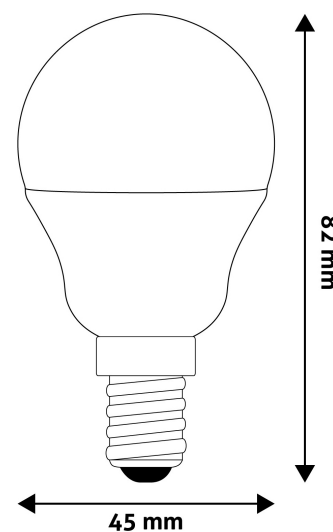

PRODUCT OUTLINE