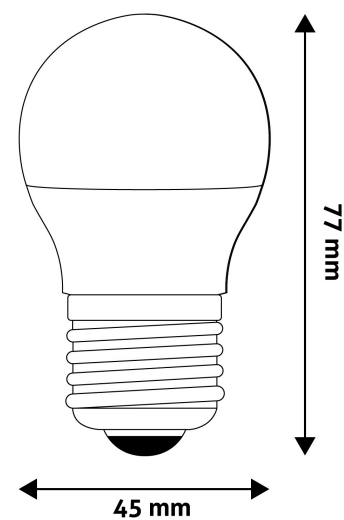

Wattage: 6W
Voltage: 220-240V
Beam angle: 150°
Dimmability: No
Lumen output: 570lm
Color temperature: 4 000K
Lifetime: 25 000h
Energy class: F
CRI: 80
IP standard: IP20

BOX PICTURE

Avide LED Globe Mini G45 6W E27 NW 4000K

Page: 2/3

PRODUCT SIZE

Diameter:	45mm
Height:	77mm

CARDBOARD BOX

EAN:	5999562285244
Packaging:	1/b 100/c 4800/p
Dimensions:	46mm x 46mm x 109mm
Net weight:	25g
Gross weight:	34g

CARTON

EAN:	5999562285251
Packaging:	1/b 100/c 4800/p
Dimensions:	490mm x 255mm x 195mm
Net weight:	2.5kg
Gross weight:	3.4kg

PALLET EXAMPLE

Height:	
Width:	120cm (std Euro pallet)
Depth:	80cm (std Euro pallet)
Cartons per pallet:	48carton/pallet
Cartons per row:	6pcs
Net weight:	120kg
Gross weight:	163.2kg

PRODUCT PICTURE

PRODUCT OUTLINE