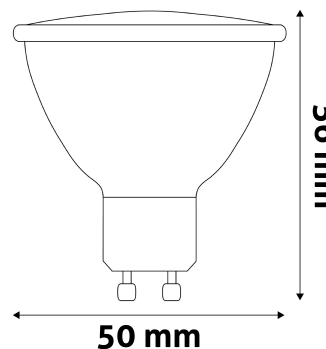

PRODUCT OUTLINE