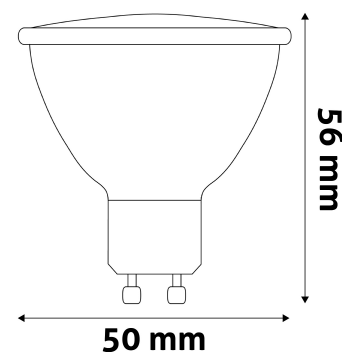

Wattage:	7W
Voltage:	220-240V
Beam angle:	36°
Dimmability:	No
Lumen output:	610lm
Color temperature:	3 000K
Lifetime:	25 000h
Energy class:	G
CRI:	80
IP standard:	IP20

BOX PICTURE

Avide LED Spot Alu+Plastic 7W GU10 36° WW 3000K

Page: 2/3

PRODUCT SIZE

Diameter: 50mm
Height: 56mm

CARDBOARD BOX

EAN: 5999562288764
Packaging: 1/b 100/c 4800/p
Dimensions: 51mm x 94mm x 51mm
Net weight: 24g
Gross weight: 32g

CARTON

EAN: 5999562288733
Packaging: 1/b 100/c 4800/p
Dimensions: 280mm x 280mm x 272mm
Net weight: 2.4kg
Gross weight: 3.2kg

PALLET EXAMPLE

Height:
Width: 120cm (std Euro pallet)
Mepth: 80cm (std Euro pallet)
Cartons per pallet: 48carton/pallet
Cartons per row:
Net weight: 115.2kg
Gross weight: 153.6kg

PRODUCT PICTURE

PRODUCT OUTLINE