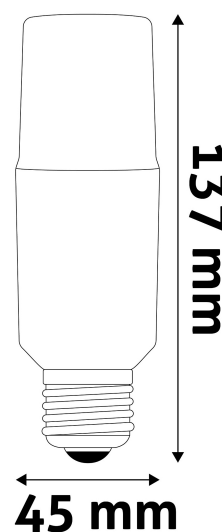

PRODUCT OUTLINE