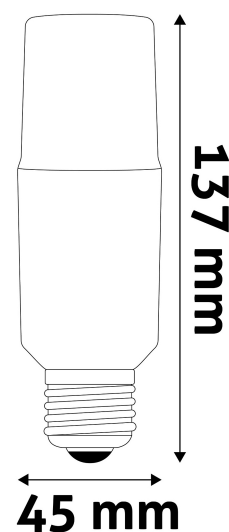

PRODUCT OUTLINE