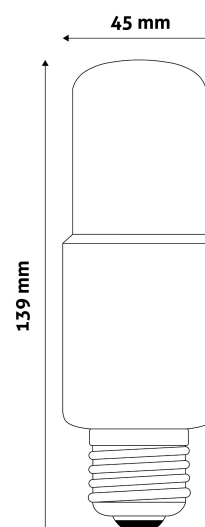

Page: 2/3

PRODUCT SIZE

Diameter:	45mm
Height:	139mm

CARDBOARD BOX

EAN:	5999097913308
Packaging:	1/b 100/c 3600/p
Dimensions:	45mm x 45mm x 173mm
Net weight:	55g
Gross weight:	65g

CARTON

EAN:	5999097913315
Packaging:	1/b 100/c 3600/p
Dimensions:	480mm x 240mm x 310mm
Net weight:	5.5kg
Gross weight:	6.5kg

PALLET EXAMPLE

Height:	
Width:	120cm (std Euro pallet)
Depth:	80cm (std Euro pallet)
Cartons per pallet:	36carton/pallet
Cartons per row:	
Net weight:	198kg
Gross weight:	234kg

PRODUCT PICTURE

PRODUCT OUTLINE