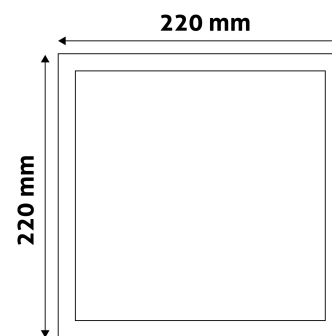

PRODUCT SIZE

Width: 220mm
 Height: 220mm
 Cut out size: 201mm

CARDBOARD BOX

EAN: 5999562288924
 Packaging: 1/b 20/c 400/p
 Dimensions: 250mm x 30mm x 255mm
 Net weight: 370g
 Gross weight: 431g

CARTON

EAN: 5999562288931
 Packaging: 1/b 20/c 400/p
 Dimensions: 530mm x 355mm x 285mm
 Net weight: 7.4kg
 Gross weight: 8.62kg

PALLET EXAMPLE

Height:
 Width: 120cm (std Euro pallet)
 Mepth: 80cm (std Euro pallet)
 Cartons per pallet: 20carton/pallet
 Cartons per row:
 Net weight: 148kg
 Gross weight: 172.4kg

PRODUCT PICTURE

PRODUCT OUTLINE