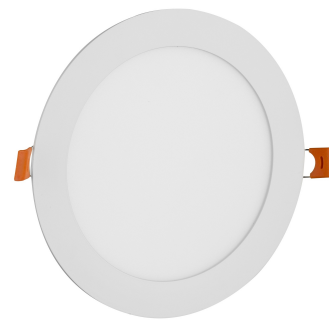

Avide LED Ceiling Lamp Recessed Panel Round ALU 12W WW 3000K

Product code: ACRPWW-R-12W-ALU
Brand link: avidelighting.com/qr/ACRPWW-R-12W-ALU
ID: AB-190518
Company name: Bramcke Hungary Kft.
Company address: Kishatár utca 17., 4031 Debrecen

Date of issue: 2024-04-16
Page: 2/3

PRODUCT SIZE

Diameter: 167mm
Height:
Cut out size: 151mm

CARDBOARD BOX

EAN: 5999562281192
Packaging: 1/b 40/c 1080/p
Dimensions: 170mm x 39mm x 203mm
Net weight: 255g
Gross weight: 292.5g

CARTON

EAN: 5999562281208
Packaging: 1/b 40/c 1080/p
Dimensions: 870mm x 215mm x 225mm
Net weight: 10.2kg
Gross weight: 11.7kg

PALLET EXAMPLE

Height:
Width: 120cm (std Euro pallet)
Mepth: 80cm (std Euro pallet)
Cartons per pallet: 27carton/pallet
Cartons per row:
Net weight: 275.4kg
Gross weight: 315.9kg

PRODUCT PICTURE