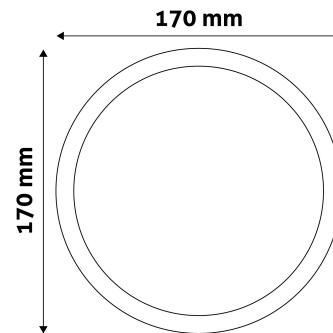

PRODUCT SIZE

Diameter: 167mm
 Height:
 Cut out size: 151mm

CARDBOARD BOX

EAN: 5999562281192
 Packaging: 1/b 40/c 1080/p
 Dimensions: 170mm x 39mm x 203mm
 Net weight: 255g
 Gross weight: 292.5g

CARTON

EAN: 5999562281208
 Packaging: 1/b 40/c 1080/p
 Dimensions: 870mm x 215mm x 225mm
 Net weight: 10.2kg
 Gross weight: 11.7kg

PALLET EXAMPLE

Height:
 Width: 120cm (std Euro pallet)
 Mepth: 80cm (std Euro pallet)
 Cartons per pallet: 27carton/pallet
 Cartons per row:
 Net weight: 275.4kg
 Gross weight: 315.9kg

PRODUCT PICTURE

PRODUCT OUTLINE