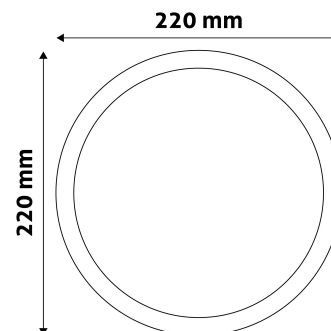

Page: 2/3

PRODUCT SIZE

Diameter: 220mm
Height:
Cut out size: 201mm

CARDBOARD BOX

EAN: 5999562281277
Packaging: 1/b 20/c 400/p
Dimensions: 220mm x 34mm x 260mm
Net weight: 370g
Gross weight: 431g

CARTON

EAN: 5999562281284
Packaging: 1/b 20/c 400/p
Dimensions: 470mm x 375mm x 285mm
Net weight: 7.4kg
Gross weight: 8.62kg

PALLET EXAMPLE

Height:
Width: 120cm (std Euro pallet)
Mepth: 80cm (std Euro pallet)
Cartons per pallet: 20carton/pallet
Cartons per row:
Net weight: 148kg
Gross weight: 172.4kg

PRODUCT PICTURE

PRODUCT OUTLINE