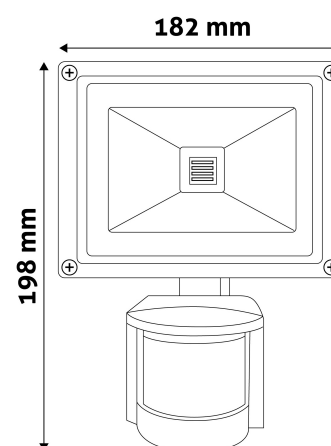

PRODUCT OUTLINE