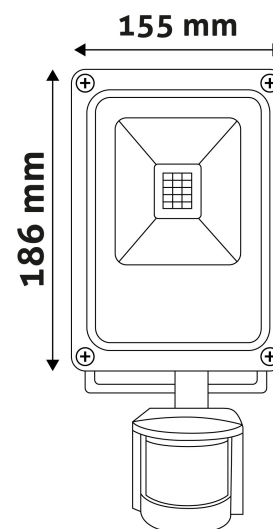

PRODUCT OUTLINE