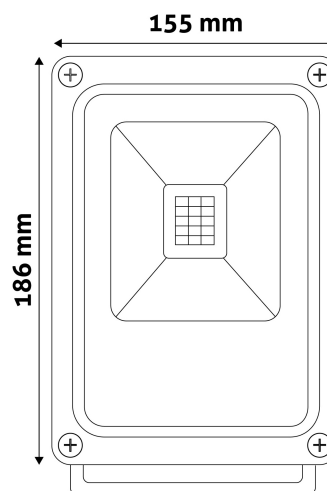

PRODUCT OUTLINE