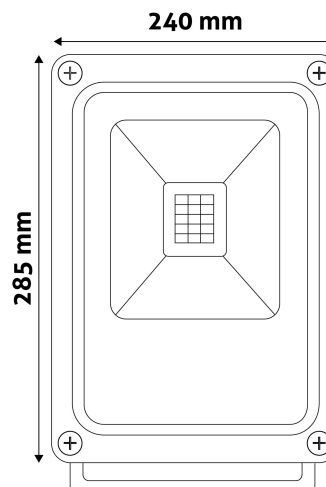

PRODUCT OUTLINE