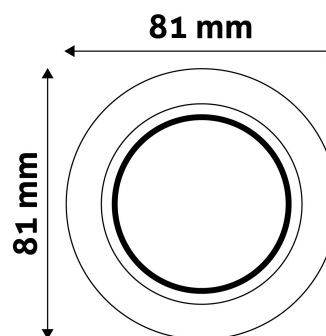

TECHNICAL DETAILS

Wattage:	
Voltage range:	220-240V
Inner diameter:	55mm
Cut out size:	55mm
Swivel:	No
IP standard:	IP20

BOX PICTURE

Avide GU10 Frame Round Satin Nickel

Product code: ABGU10F-N-SN
Brand link: avidelighting.com/qr/ABGU10F-N-SN
ID: AB-190518
Company name: Bramcke Hungary Kft.
Company address: Kishatár utca 17., 4031 Debrecen

Date of issue: 2024-04-23
Page: 2/3

PRODUCT SIZE

Diameter:
 Height: 31mm

CARDBOARD BOX

EAN: 5999097917146
 Packaging:
 Dimensions: 83mm x 83mm x 35mm
 Net weight: 43.5g
 Gross weight: 60g

CARTON

EAN: 5999097917153
 Packaging: 1/b 100/c 3200/p
 Dimensions: 435mm x 210mm x 350mm
 Net weight: 4.35kg
 Gross weight: 6kg

PALLET EXAMPLE

Height:
 Width: 120cm (std Euro pallet)
 Mepth: 80cm (std Euro pallet)
 Cartons per pallet: 32carton/pallet
 Cartons per row:
 Net weight: 139.2kg
 Gross weight: 192kg

PRODUCT PICTURE

PRODUCT OUTLINE