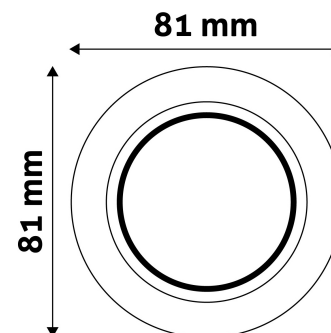

PRODUCT OUTLINE