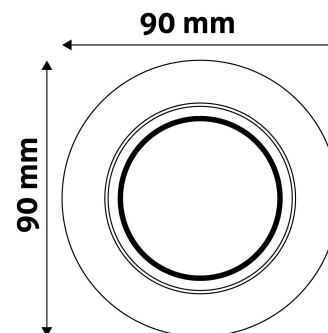

PRODUCT OUTLINE