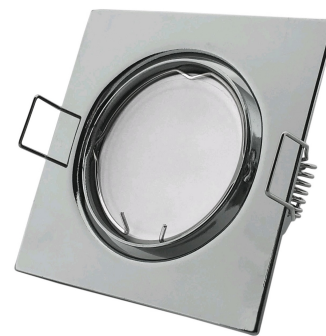

Avide GU10 Frame Square Swivel Chrome

Product code:	ABGU10F-SS-CH
Brand link:	avidelighting.com/qr/ABGU10F-SS-CH
ID:	AB-190518
Company name:	Bramcke Hungary Kft.
Company address:	Kisatár utca 17., 4031 Debrecen

TECHNICAL DETAILS

Wattage:	
Voltage range:	220-240V
Inner diameter:	55mm
Cut out size:	65mm
Swivel:	Yes
IP standard:	IP20

BOX PICTURE

Avide GU10 Frame Square Swivel Chrome

Product code: ABGU10F-SS-CH
Brand link: avidelighting.com/qr/ABGU10F-SS-CH
ID: AB-190518
Company name: Bramcke Hungary Kft.
Company address: Kishatár utca 17., 4031 Debrecen

Date of issue: 2024-04-23

Page: 2/3

PRODUCT SIZE

Width: 81mm
 Height: 26mm

CARDBOARD BOX

EAN: 5999097911762
 Packaging: 1/b 100/c 3000/p
 Dimensions: 85mm x 105mm x 37mm
 Net weight: 103.5g
 Gross weight: 120g

PRODUCT PICTURE

PRODUCT OUTLINE

Avide GU10 Frame Square Swivel Chrome

Product code: ABGU10F-SS-CH
Brand link: avidelighting.com/qr/ABGU10F-SS-CH
ID: AB-190518
Company name: Bramcke Hungary Kft.
Company address: Kishatár utca 17., 4031 Debrecen