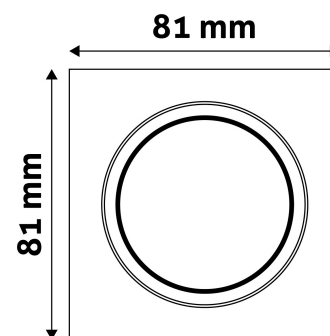

PRODUCT OUTLINE