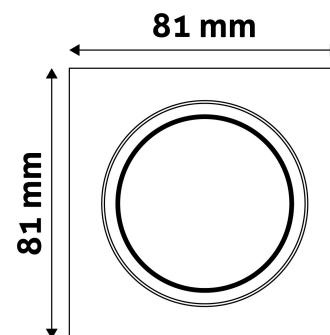

PRODUCT OUTLINE