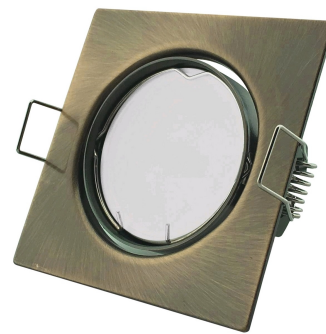

Avide GU10 Frame Square Swivel Copper

Product code: ABGU10F-SS-CO
Brand link: avidelighting.com/qr/ABGU10F-SS-CO
ID: AB-190518
Company name: Bramcke Hungary Kft.
Company address: Kishatár utca 17., 4031 Debrecen

TECHNICAL DETAILS

Wattage:
Voltage range: 220-240V
Inner diameter: 55mm
Cut out size: 65mm
Swivel: Yes
IP standard: IP20

BOX PICTURE

Avide GU10 Frame Square Swivel Copper

Product code: ABGU10F-SS-CO
Brand link: avidelighting.com/qr/ABGU10F-SS-CO
ID: AB-190518
Company name: Bramcke Hungary Kft.
Company address: Kishatár utca 17., 4031 Debrecen

QR code:

Date of issue: 2024-04-16

Page: 2/3

PRODUCT SIZE

Width: 81mm
Height: 26mm

CARDBOARD BOX

EAN: 5999097911786
Packaging: 1/b 100/c 3000/p
Dimensions: 85mm x 105mm x 37mm
Net weight: 103.5g
Gross weight: 120g

PRODUCT PICTURE

PRODUCT OUTLINE

Avide GU10 Frame Square Swivel Copper

Product code: ABGU10F-SS-CO
Brand link: avidelighting.com/qr/ABGU10F-SS-CO
ID: AB-190518
Company name: Bramcke Hungary Kft.
Company address: Kishatár utca 17., 4031 Debrecen