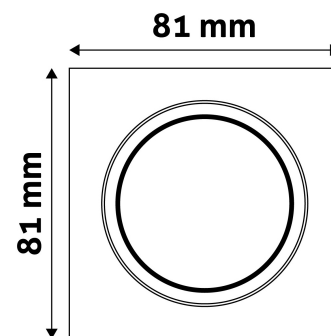

PRODUCT OUTLINE