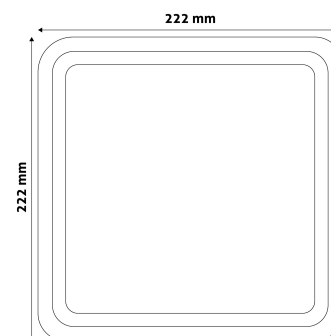

PRODUCT OUTLINE