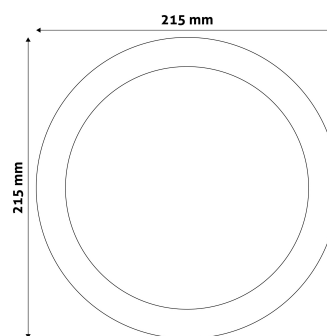

PRODUCT OUTLINE