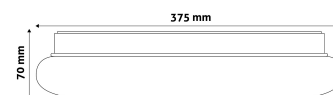

Page: 2/3

PRODUCT SIZE

Diameter: 375mm
Height: 70mm

CARDBOARD BOX

EAN: 5999097924182
Packaging: 1/b 10/c 100/p
Dimensions: 380mm x 380mm x 70mm
Net weight: 485g
Gross weight: 740g

CARTON

EAN: 5999097924199
Packaging: 1/b 10/c 100/p
Dimensions: 1 130mm x 400mm x 400mm
Net weight: 4.85kg
Gross weight: 7.4kg

PALLET EXAMPLE

Height:
Width: 120cm (std Euro pallet)
Depth: 80cm (std Euro pallet)
Cartons per pallet: 10carton/pallet
Cartons per row:
Net weight: 48.5kg
Gross weight: 74kg

PRODUCT PICTURE

PRODUCT OUTLINE