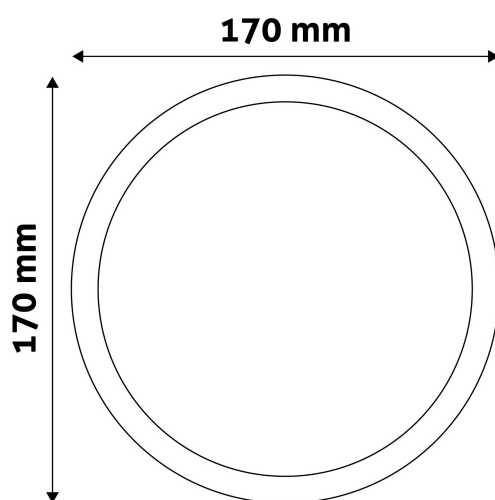

Page: 2/3

PRODUCT SIZE

Diameter: 170mm
Height: 31.5mm

CARDBOARD BOX

EAN: 5999562281901
Packaging: 1/b 40/c 1080/p
Dimensions: 170mm x 40mm x 170mm
Net weight: 255g
Gross weight: 292.5g

CARTON

EAN: 5999562281918
Packaging: 1/b 40/c 1080/p
Dimensions: 885mm x 220mm x 193mm
Net weight: 10.2kg
Gross weight: 11.7kg

PALLET EXAMPLE

Height:
Width: 120cm (std Euro pallet)
Meprh: 80cm (std Euro pallet)
Cartons per pallet: 27carton/pallet
Cartons per row:
Net weight: 275.4kg
Gross weight: 315.9kg

PRODUCT PICTURE

PRODUCT OUTLINE