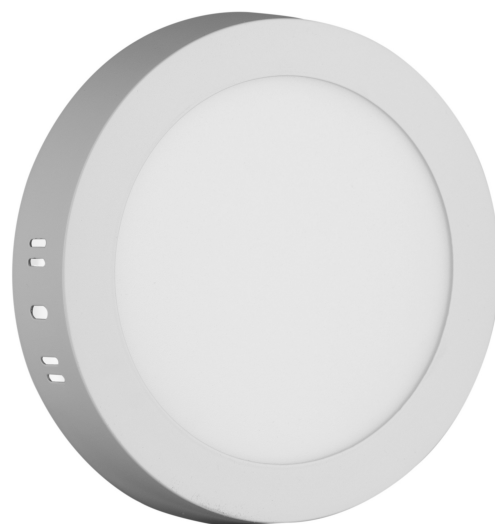

Avide LED Ceiling Lamp Surface Mounted Round ALU 12W CW 6400K

Product code: ACSMCW-R-12W-ALU
Brand link: avidelighting.com/qr/ACSMCW-R-12W-ALU
ID: AB-190518
Company name: Bramcke Hungary Kft.
Company address: Kishatár utca 17., 4031 Debrecen

Date of issue: 2024-04-16

Page: 2/3

PRODUCT SIZE

Diameter: 170mm
Height: 31.5mm

CARDBOARD BOX

EAN: 5999562281901
Packaging: 1/b 40/c 1080/p
Dimensions: 170mm x 40mm x 170mm
Net weight: 255g
Gross weight: 292.5g

CARTON

EAN: 5999562281918
Packaging: 1/b 40/c 1080/p
Dimensions: 885mm x 220mm x 193mm
Net weight: 10.2kg
Gross weight: 11.7kg

PALLET EXAMPLE

Height:
Width: 120cm (std Euro pallet)
Meprh: 80cm (std Euro pallet)
Cartons per pallet: 27carton/pallet
Cartons per row:
Net weight: 275.4kg
Gross weight: 315.9kg

PRODUCT PICTURE