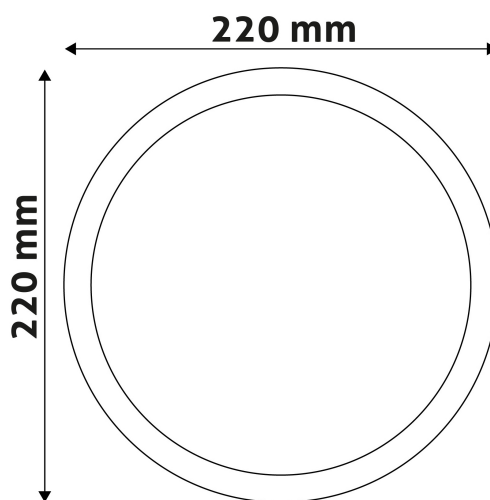

PRODUCT OUTLINE